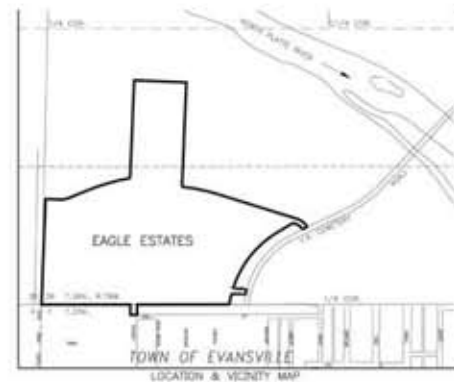

Eagle Estates, LLC
 Phone: 307-265-7893
 Fax: 235-1485

Border Lots are \$4,500 Extra

LIFT STATION & BACKUP GENERATOR